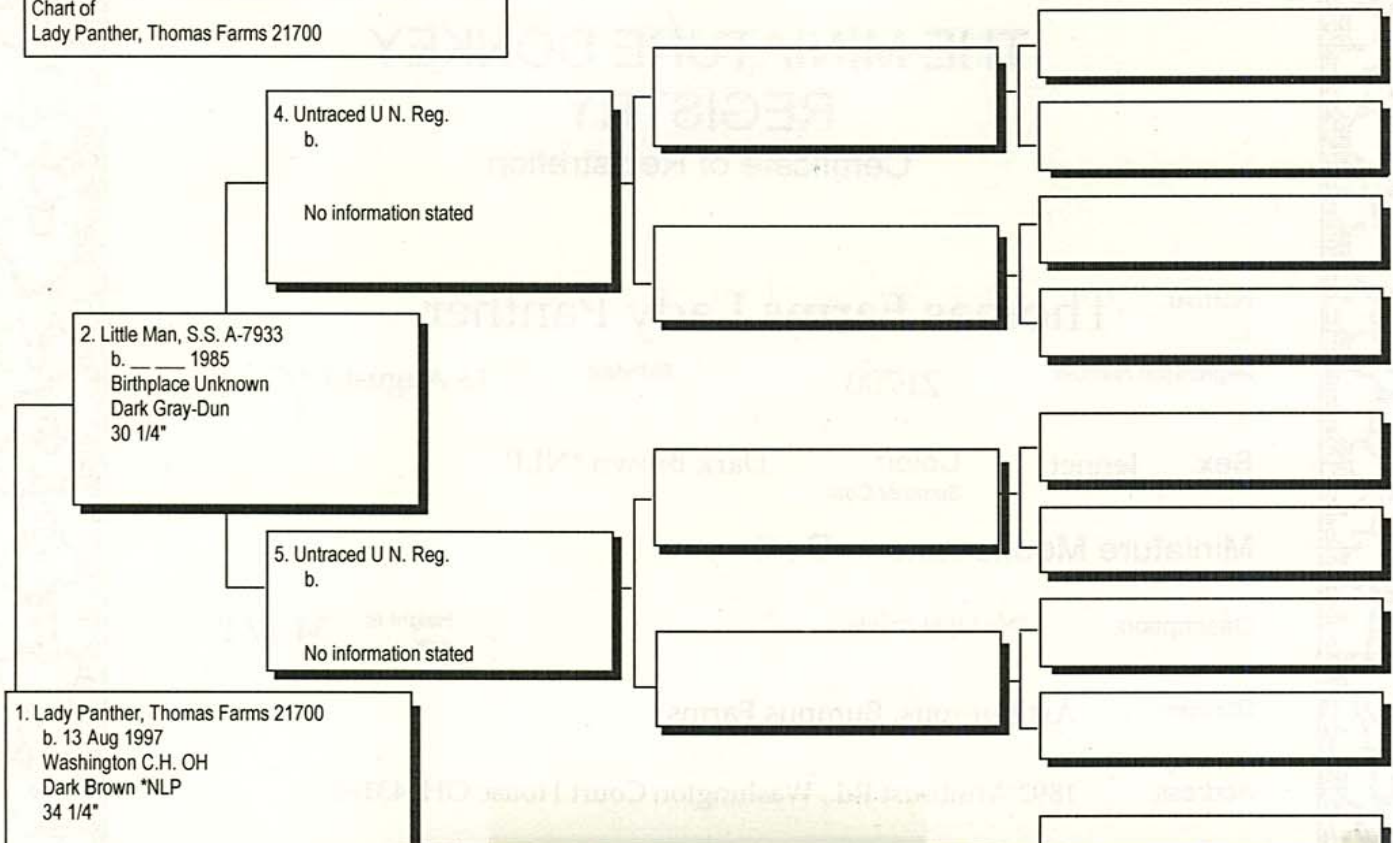

Pedigree

Chart #1

Chart of
Lady Panther, Thomas Farms 21700

Dam

Do not remove photo.
Certificate is invalid
Without photo.

The American Donkey and Mule Society
P.O. Box 1210, Lewisville, TX 75067 (972) 219-0781
The American Donkey and Mule Society is not responsible
for errors in information submitted to the registry.