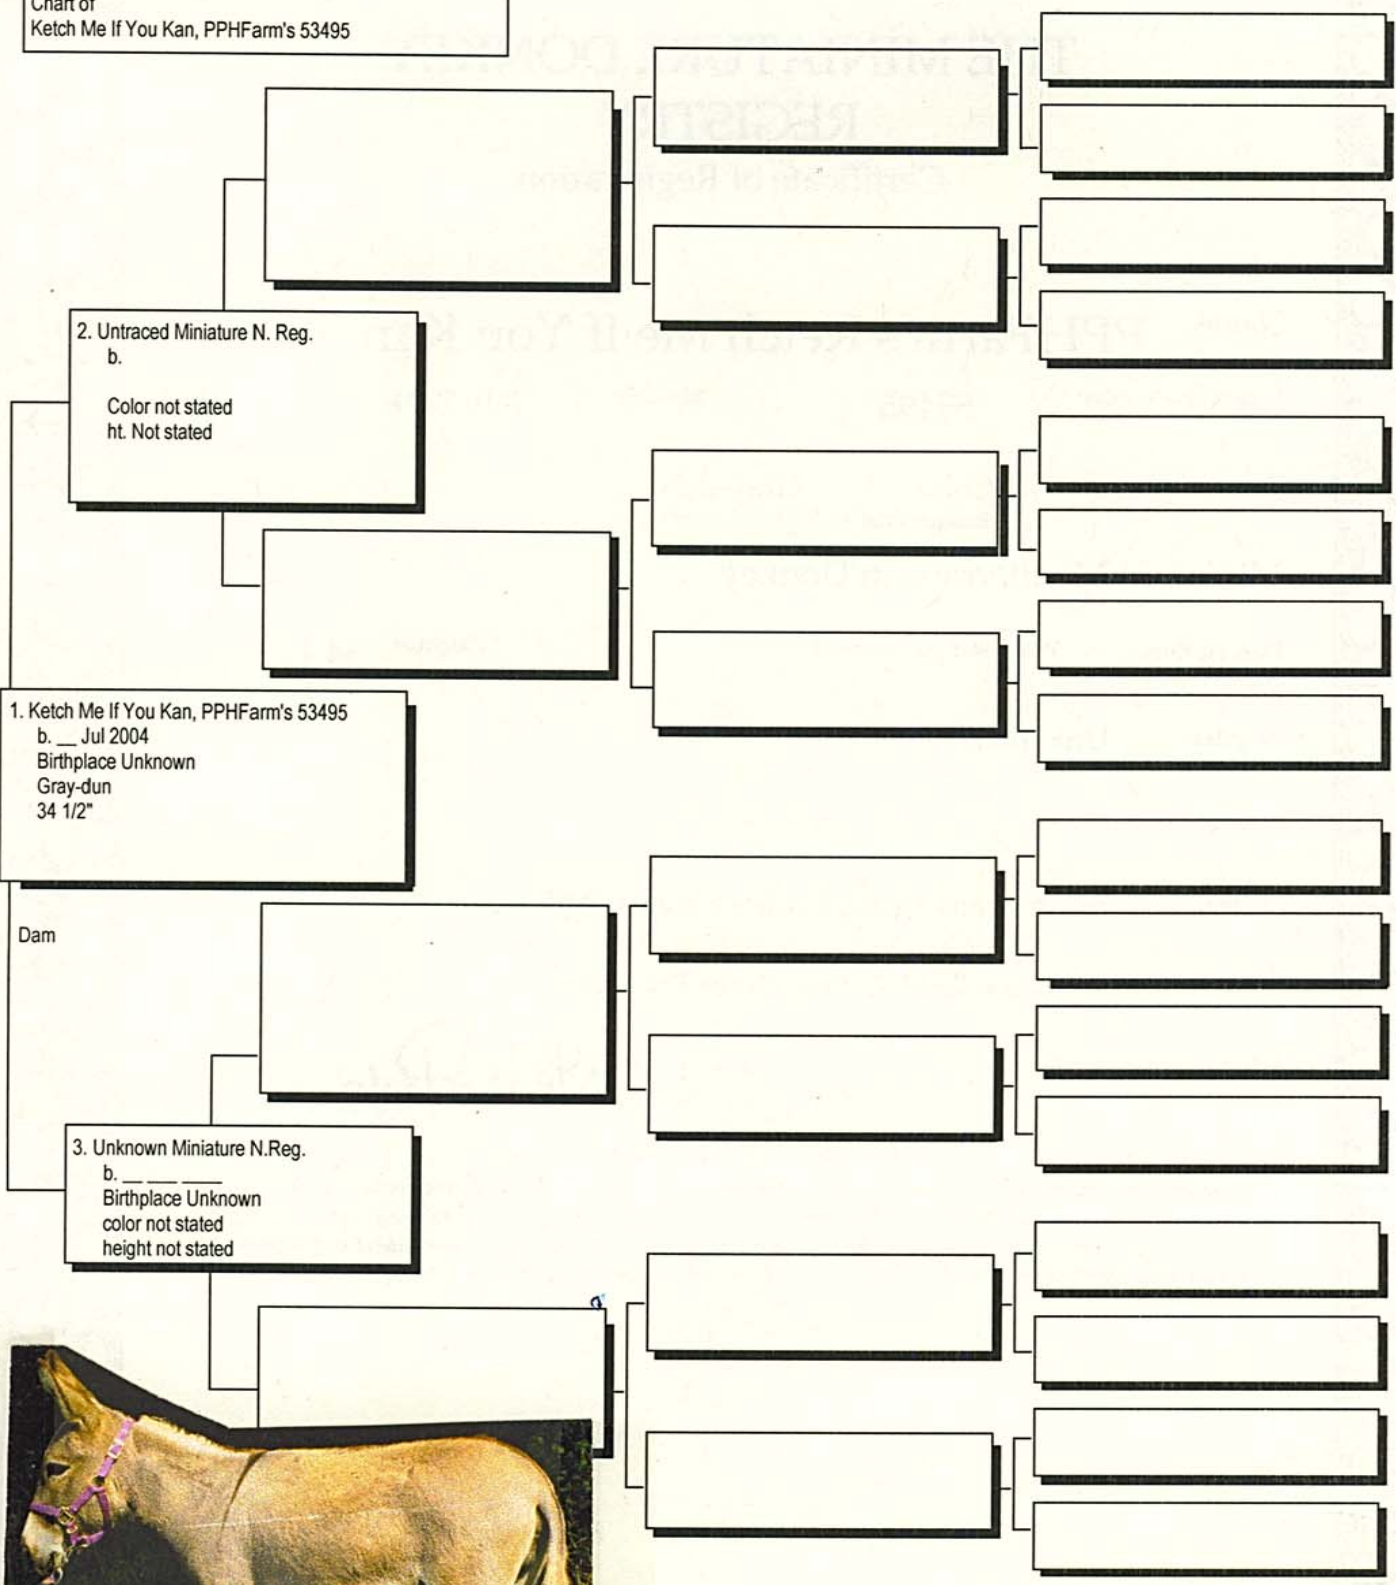

Pedigree

Chart #1

Chart of
Ketch Me If You Kan, PPHFarm's 53495

The American Donkey and Mule Society
P.O. Box 1210, Lewisville, TX 75067 (972) 219-0781
The American Donkey and Mule Society is not responsible
for errors in information submitted to the registry.