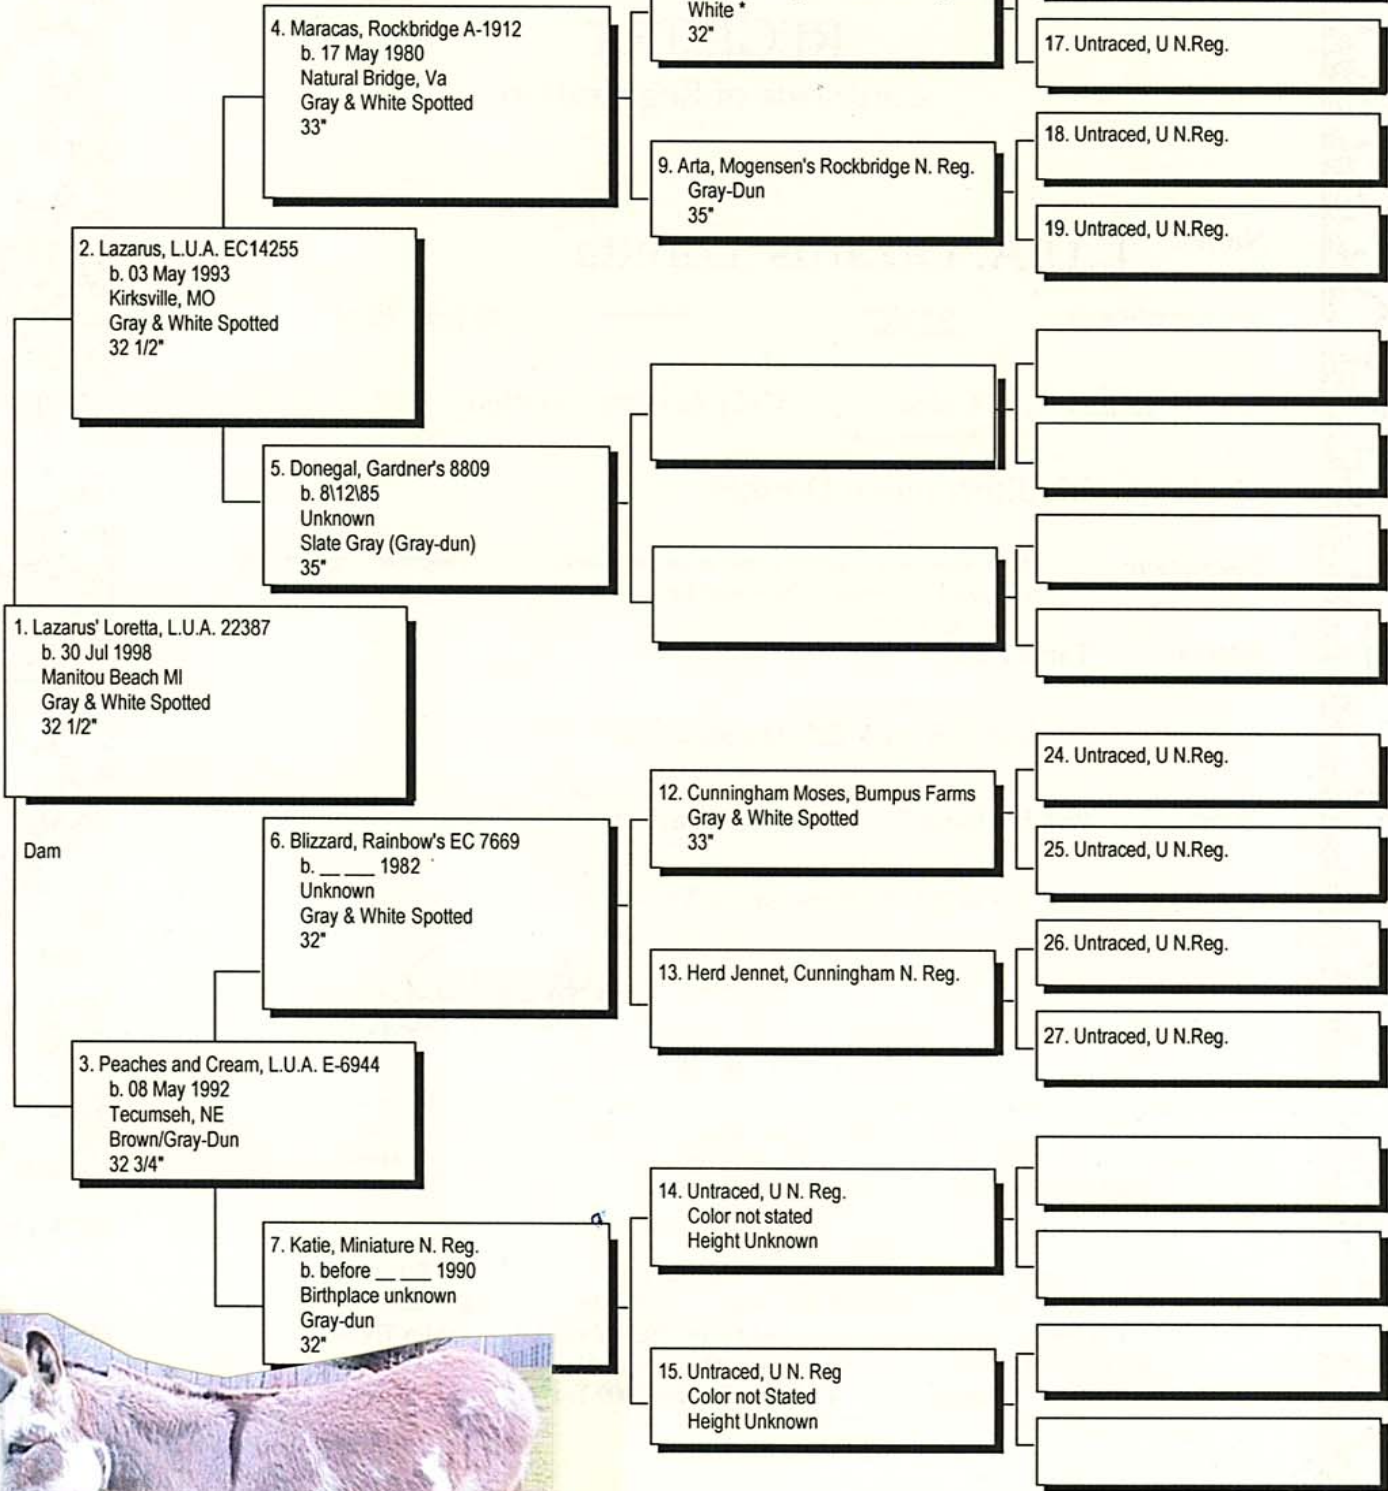

Pedigree

Chart #1

Chart of
Lazarus' Loretta, L.U.A. 22387

The American Donkey and Mule Society
 P.O. Box 1210, Lewisville, TX 75067 (972) 219-0781
 The American Donkey and Mule Society is not responsible
 for errors in information submitted to the registry.