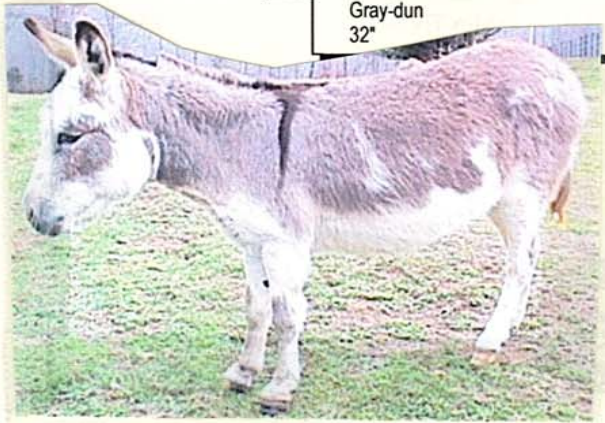

Pedigree

Chart #1

Chart of
Lazarus' Loretta, L.U.A. 22387

The American Donkey and Mule Society
 P.O. Box 1210, Lewisville, TX 75067 (972) 219-0781
 The American Donkey and Mule Society is not responsible
 for errors in information submitted to the registry.