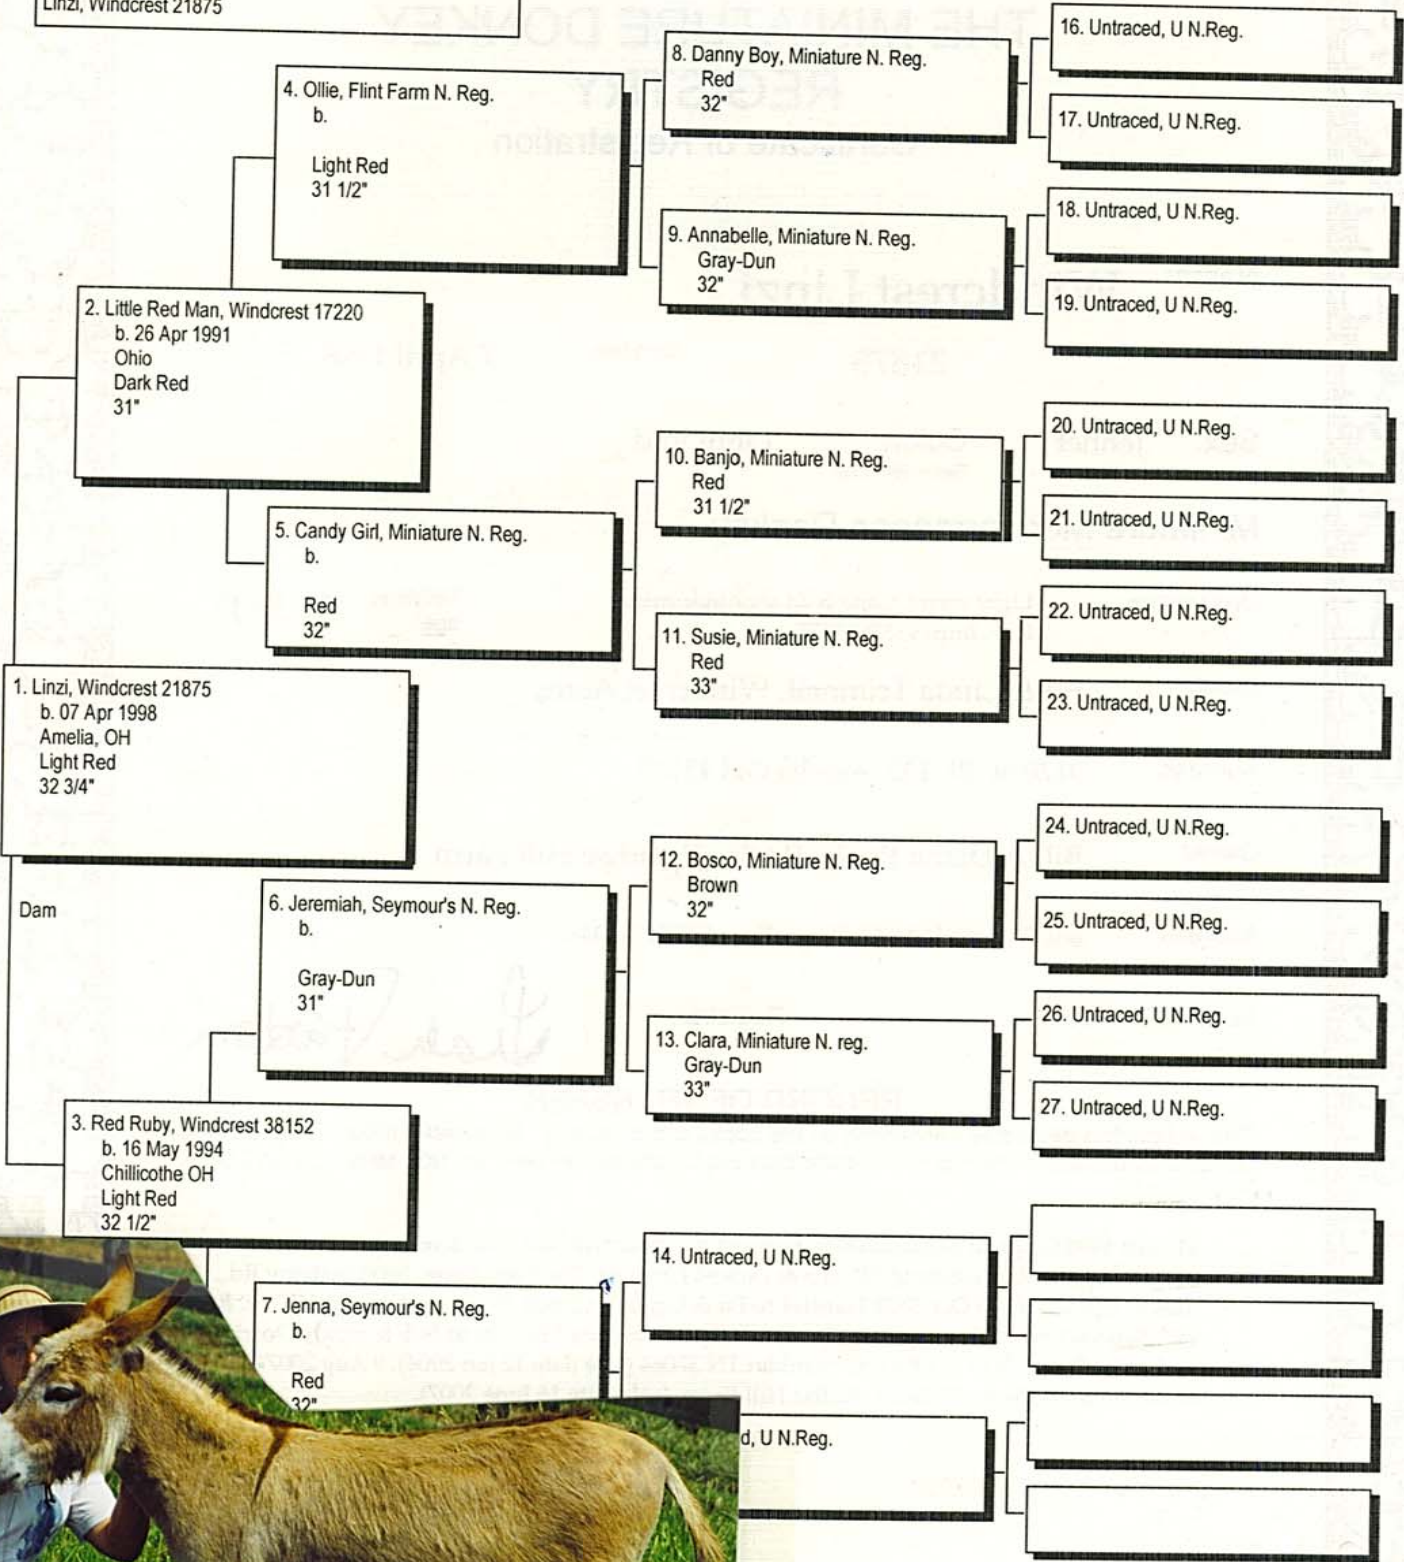

Pedigree

Chart #1

Chart of
Linzi, Windcrest 21875

The American Donkey and Mule Society
 P.O. Box 1210, Lewisville, TX 75067 (972) 219-0781
 The American Donkey and Mule Society is not responsible
 for errors in information submitted to the registry.