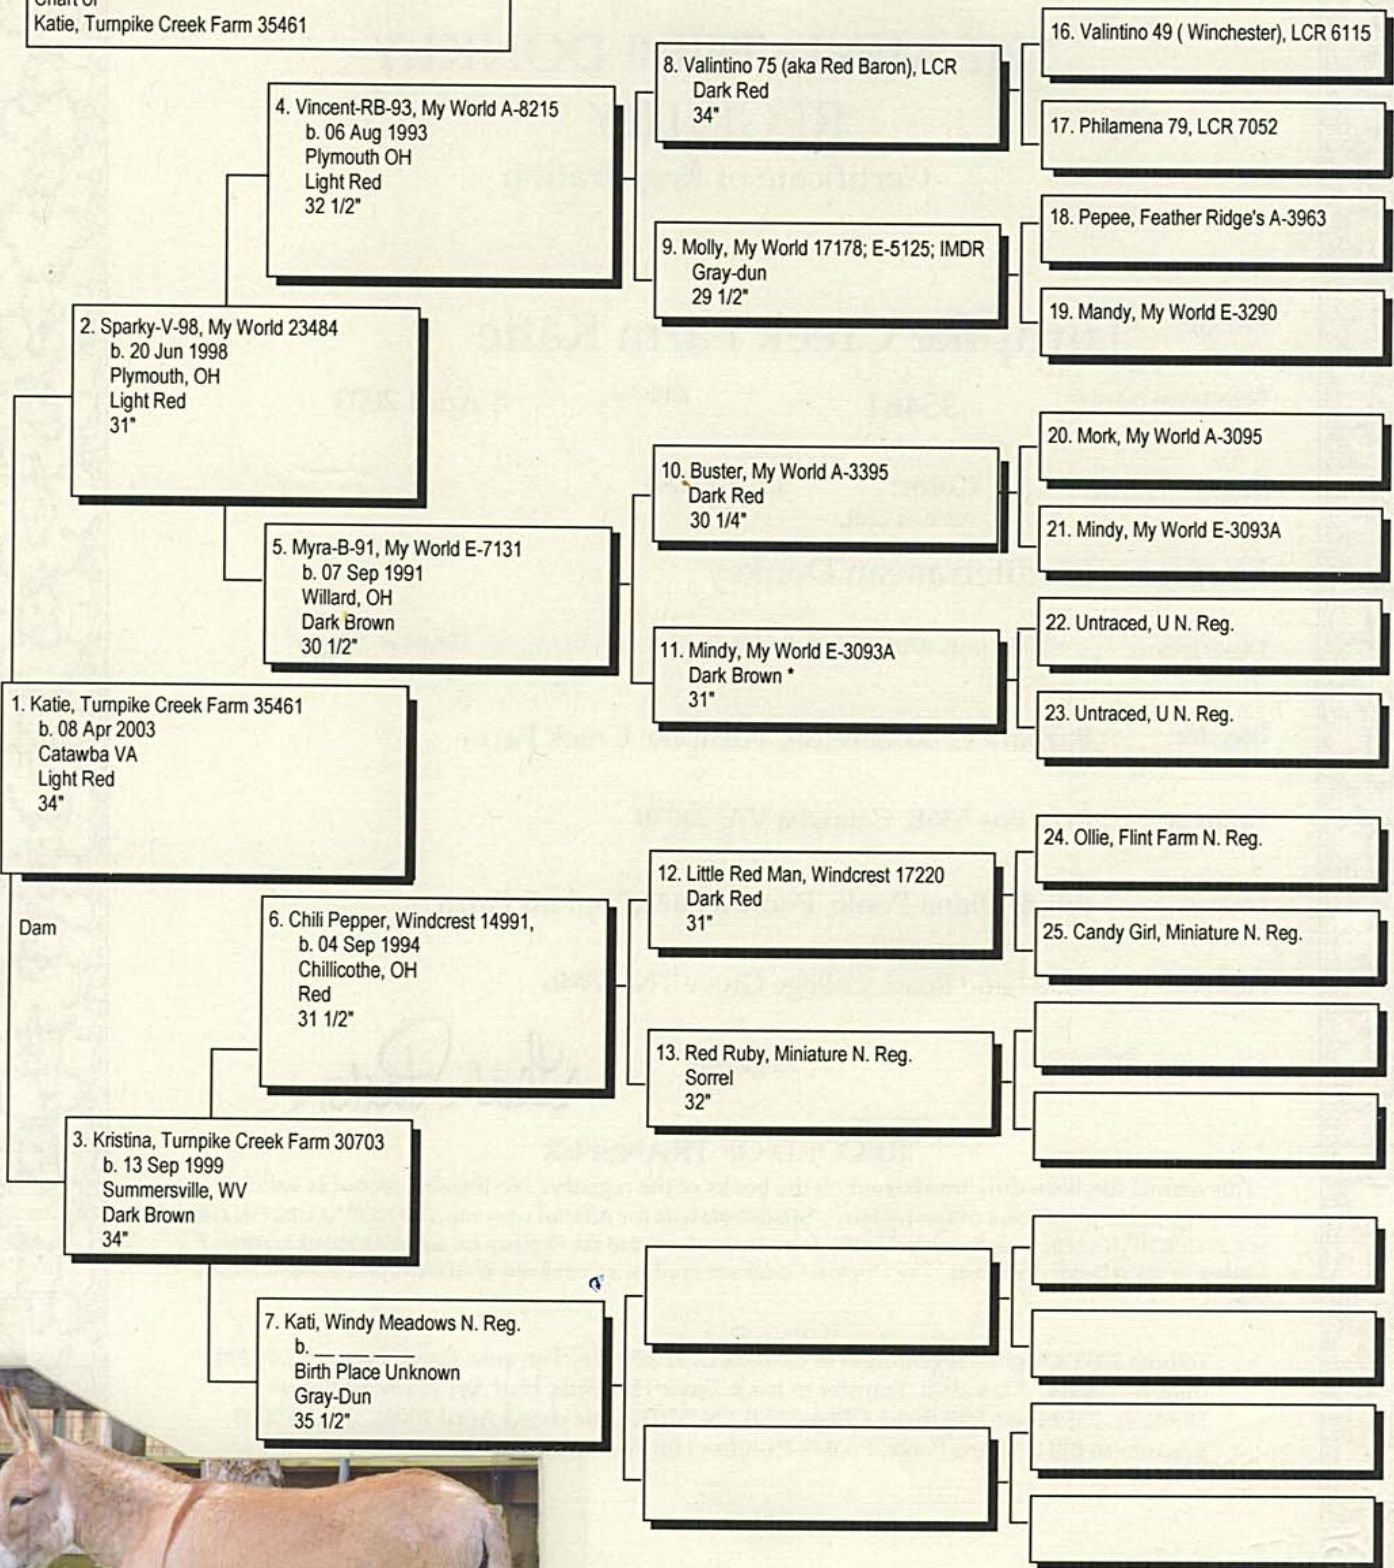

Pedigree

Chart #1

Chart of  
Katie, Turnpike Creek Farm 35461

The American Donkey and Mule Society  
 P.O. Box 1210, Lewisville, TX 75067 (972) 219-0781  
 The American Donkey and Mule Society is not responsible  
 for errors in information submitted to the registry.