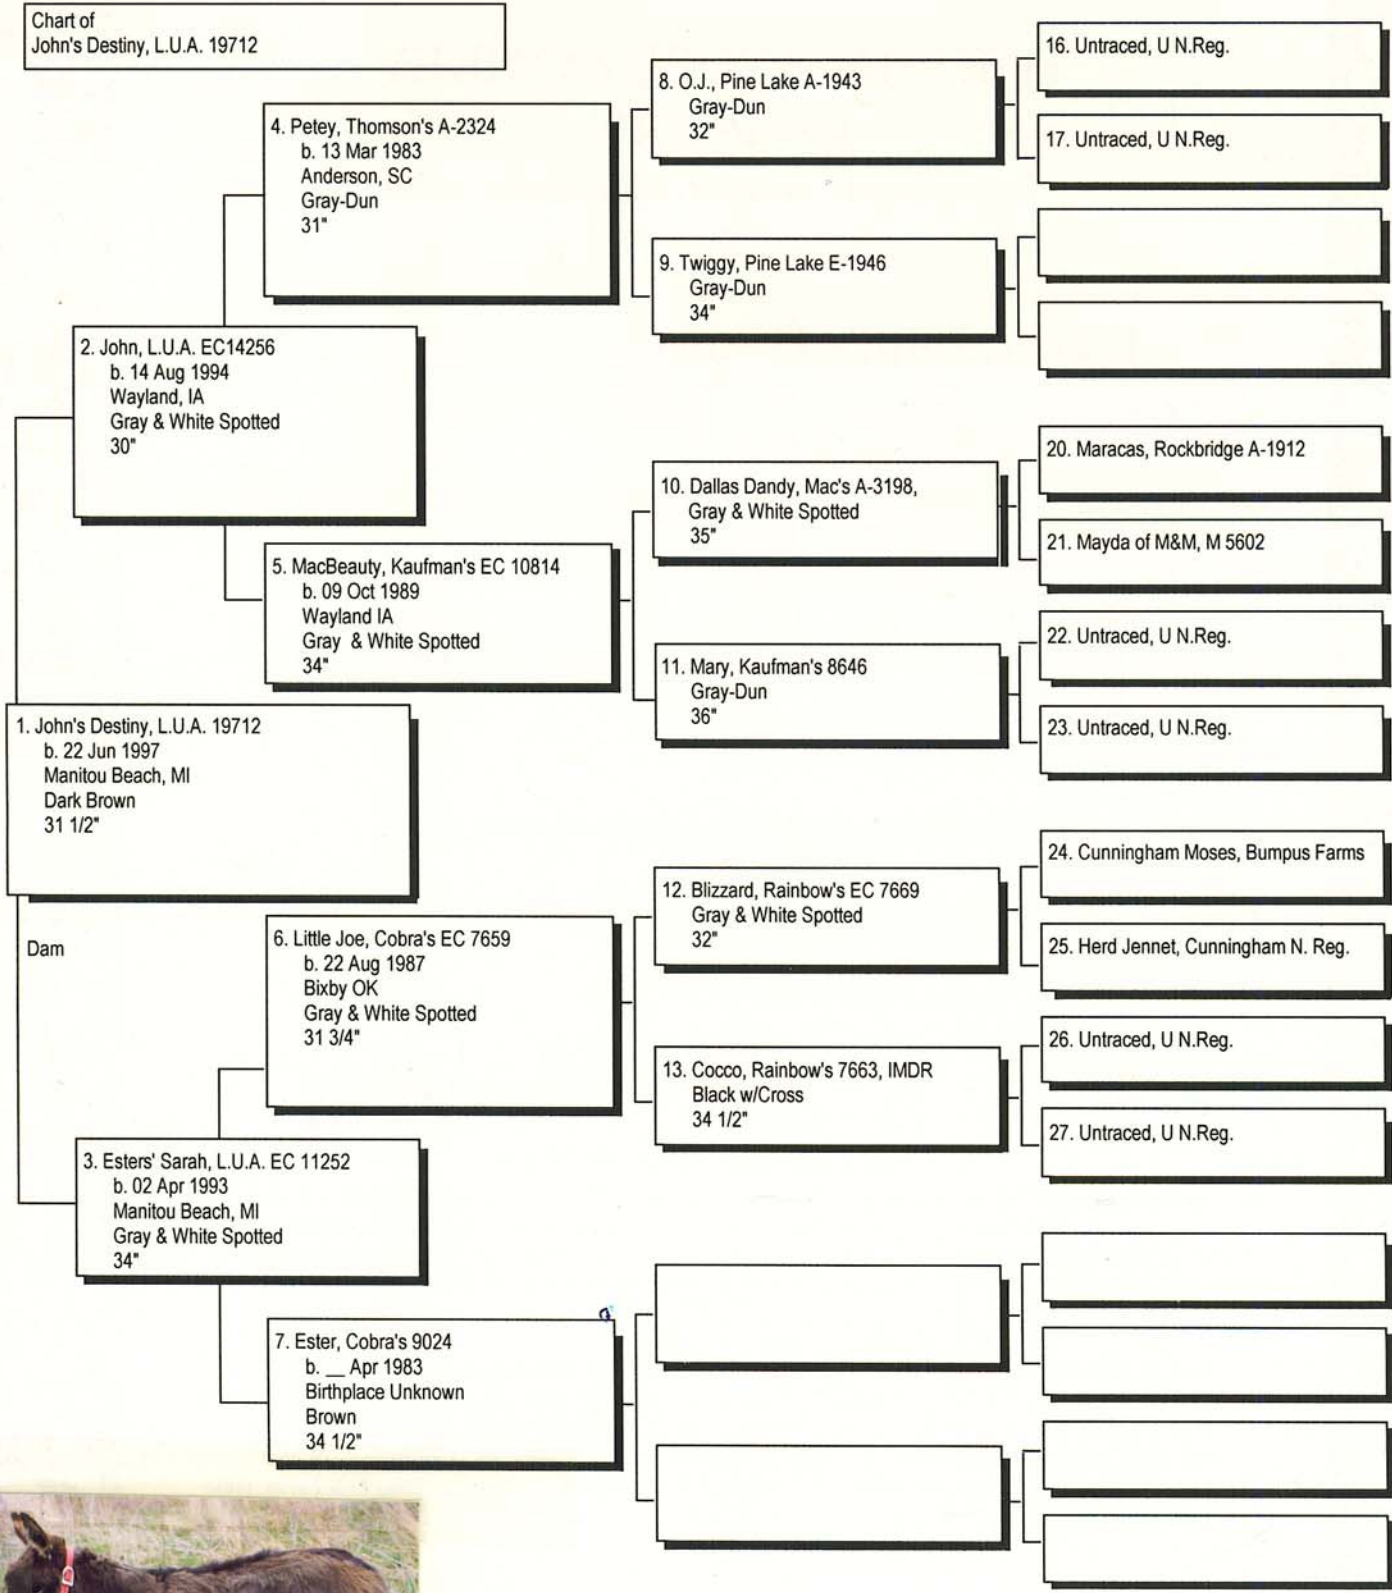

Chart of John's Destiny, L.U.A. 19712

The American Donkey and Mule Society
 P.O. Box 1210, Lewisville, TX 75067 (972) 219-0781
 The American Donkey and Mule Society is not responsible
 for errors in information submitted to the registry.