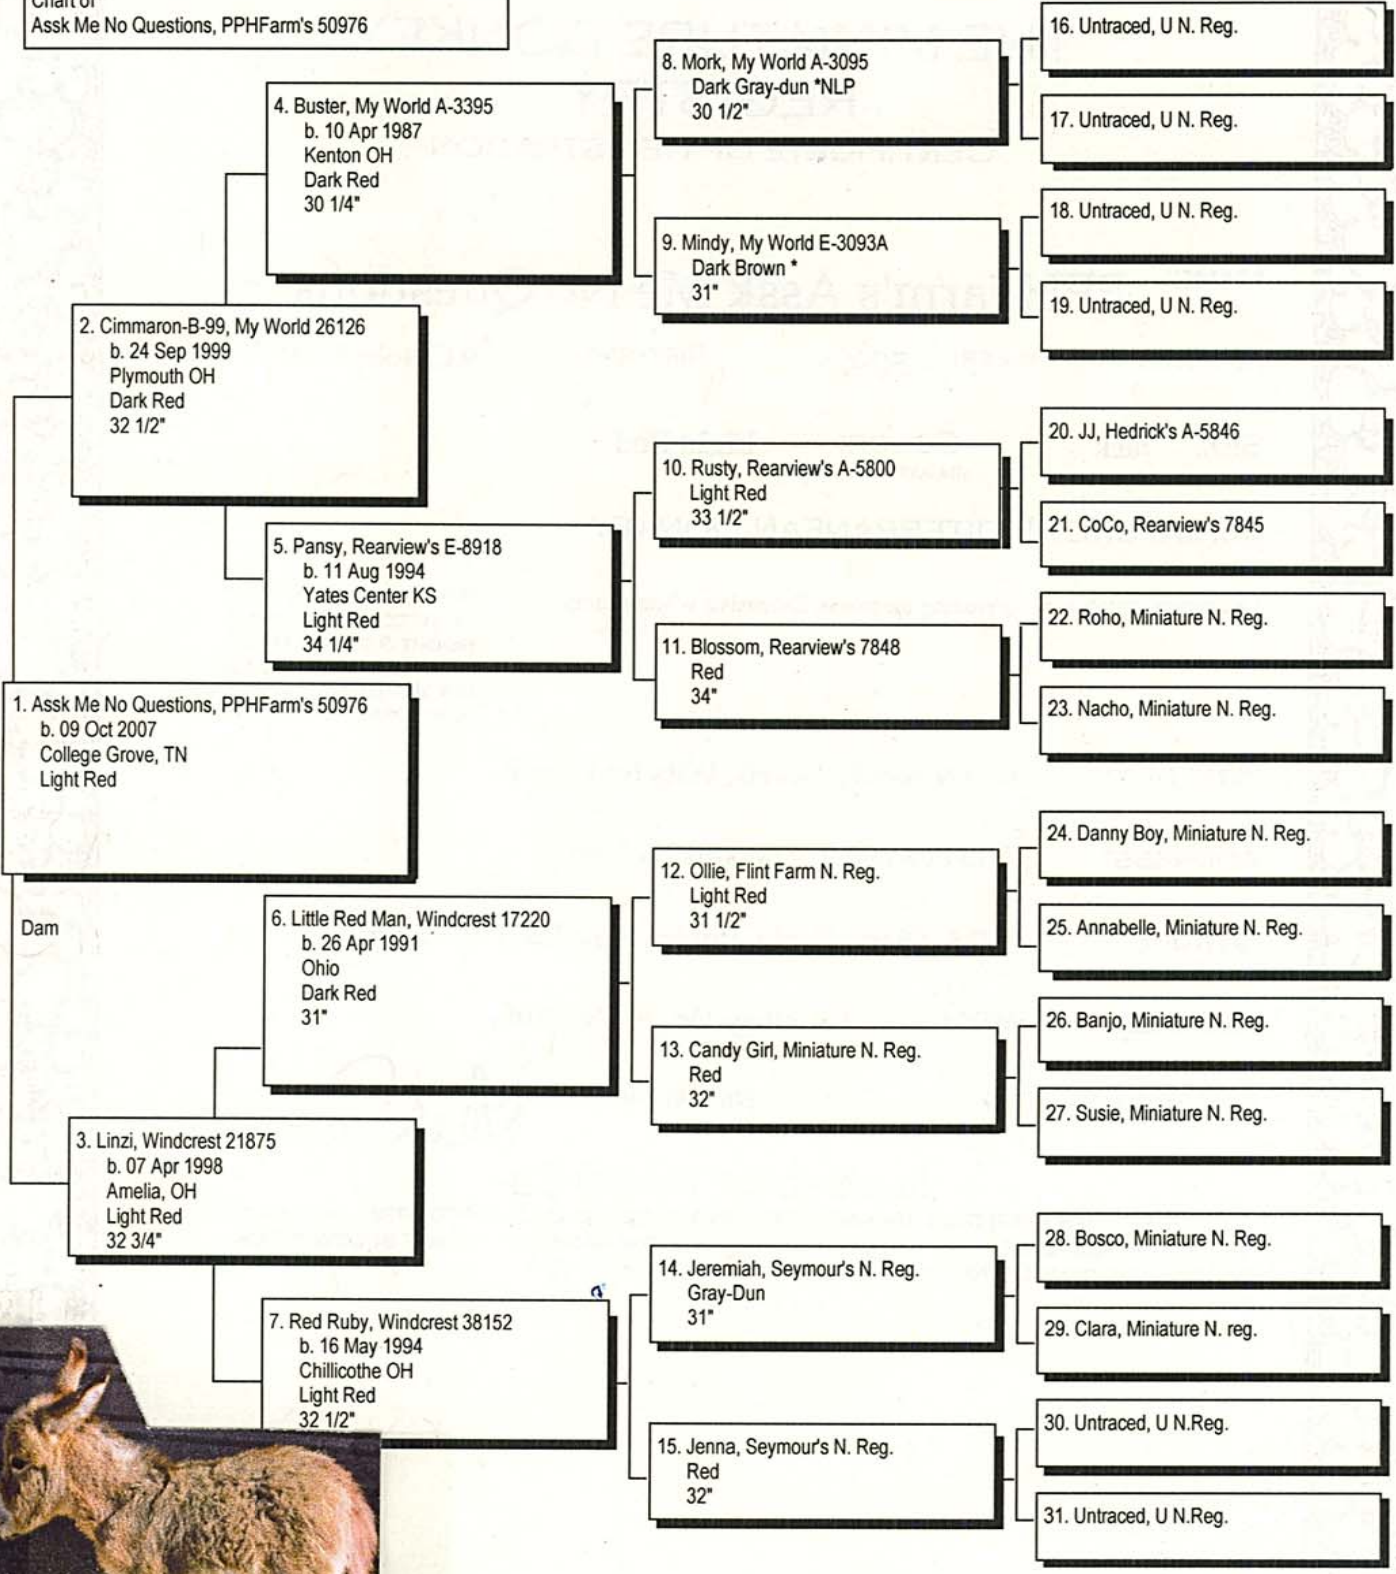

Pedigree

Chart #1

Chart of
Askk Me No Questions, PPHFarm's 50976

The American Donkey and Mule Society
 P.O. Box 1210, Lewisville, TX 75067 (972) 219-0781
 The American Donkey and Mule Society is not responsible
 for errors in information submitted to the registry.