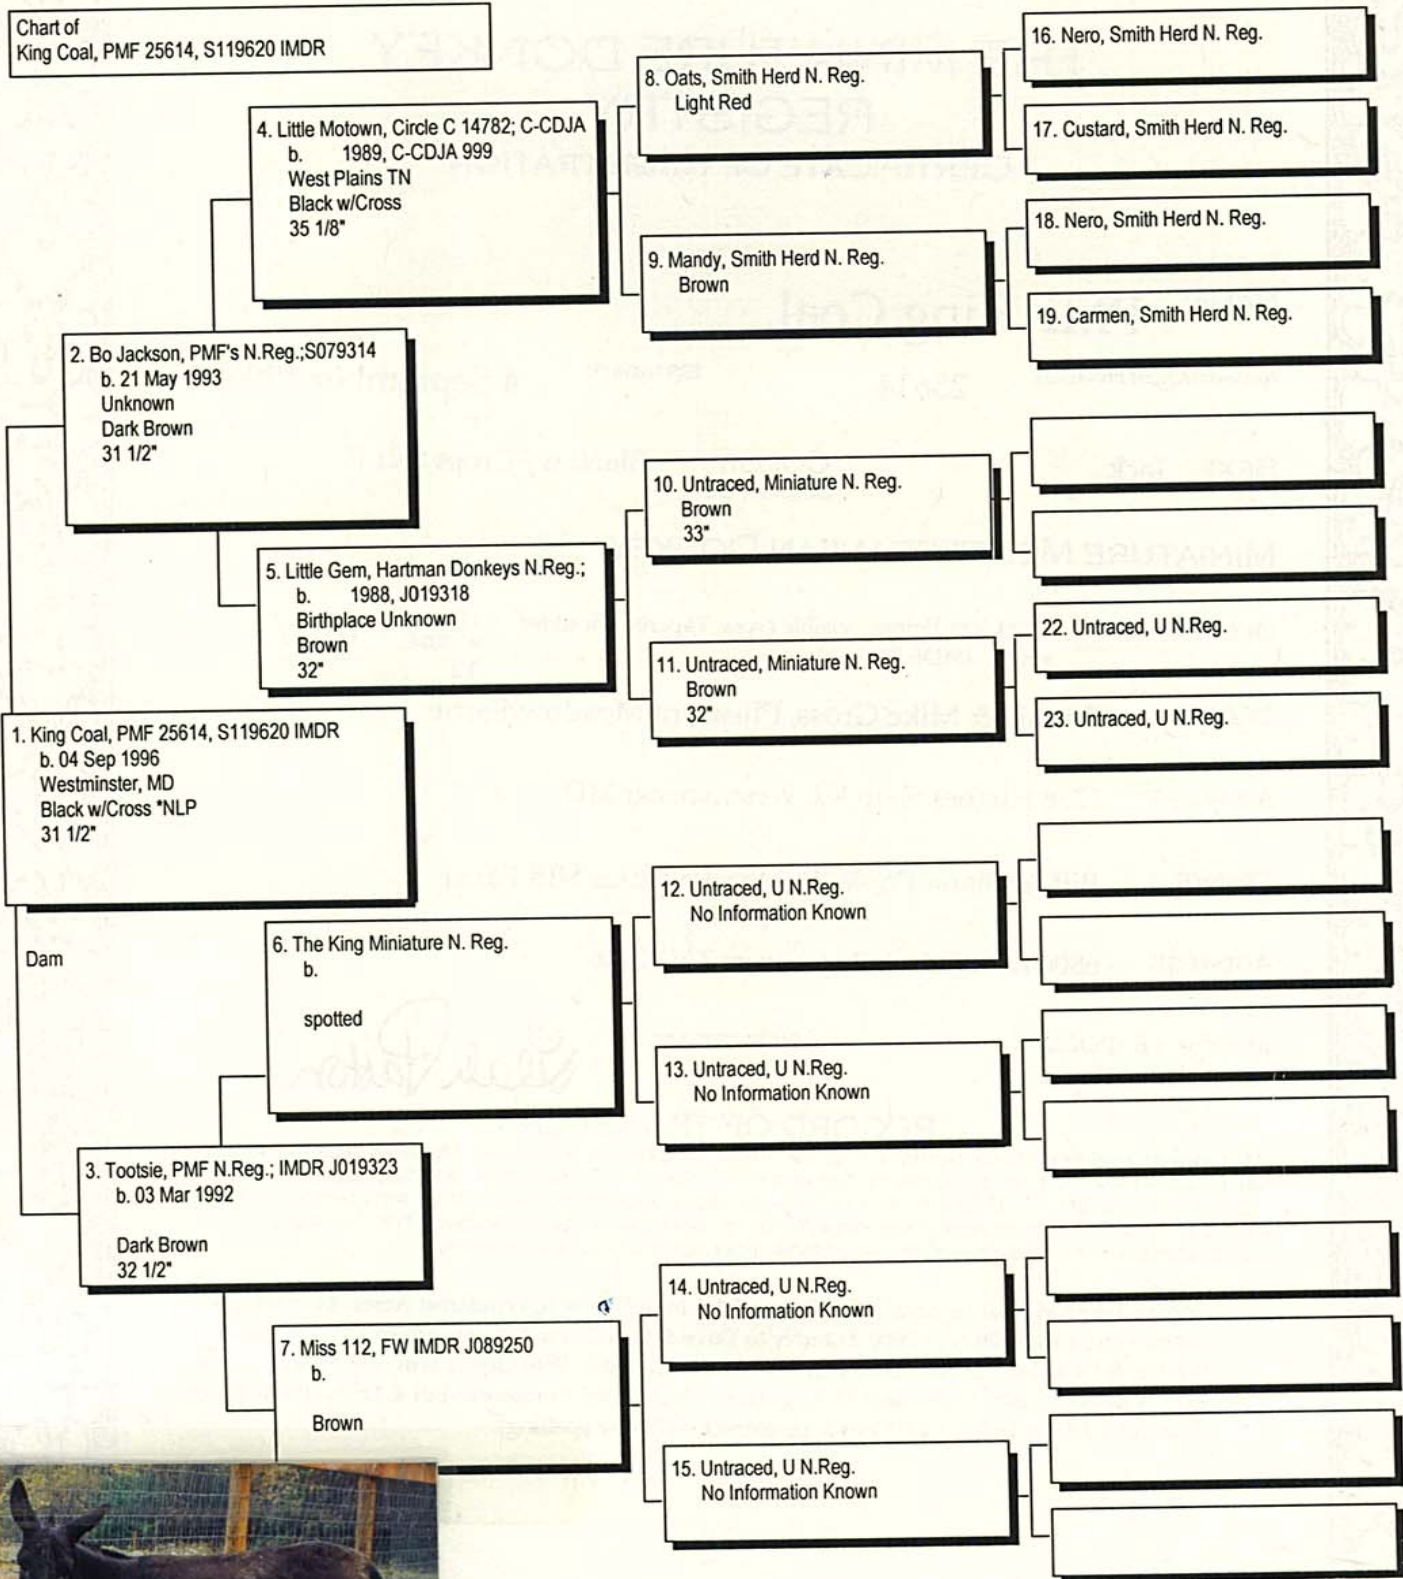

Pedigree

Chart #1

Chart of King Coal, PMF 25614, S119620 IMDR

The American Donkey and Mule Society
 P.O. Box 1210, Lewisville, TX 75067 (972) 219-0781
 The American Donkey and Mule Society is not responsible
 for errors in information submitted to the registry.