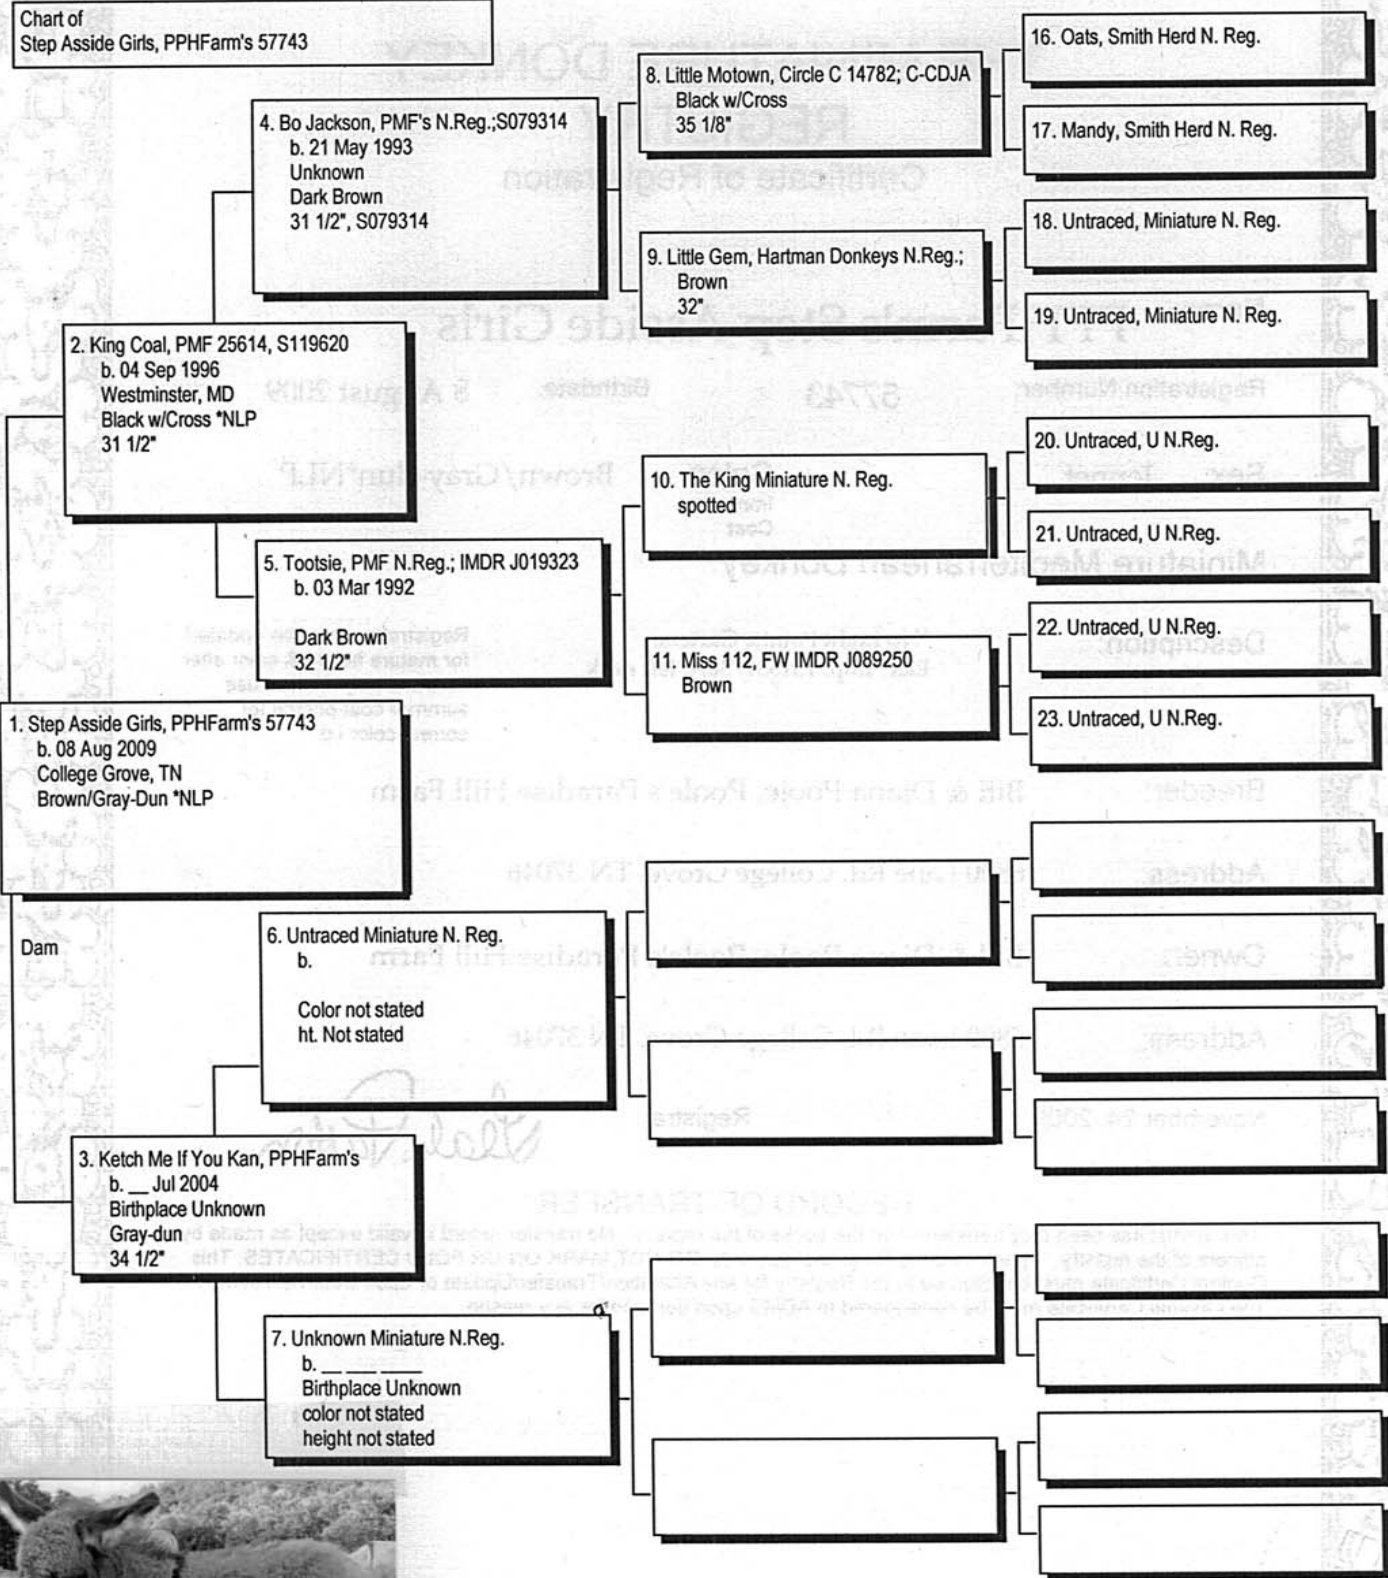

Pedigree

Chart #1

Chart of
Step Asside Girls, PPHFarm's 57743

Step Asside

The American Donkey and Mule Society
 P.O. Box 1210, Lewisville, TX 75067 (972) 219-0781
 The American Donkey and Mule Society is not responsible
 for errors in information submitted to the registry.